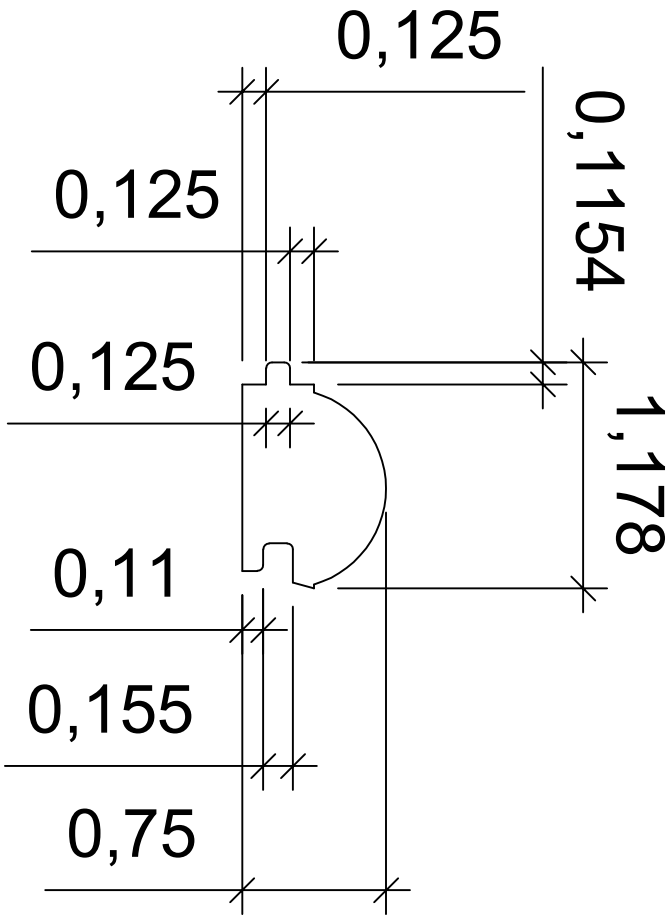

MC = Chêne
 ME = Érable

Interbois Inc., 305 rue du Parc, St-Odilon (QC) G0S3A0
 CANADA Tel. 418-464-4000 Fax. 418-464-4010
 info@interbois.ca | interbois.ca

DRAWING NO: MC ou ME0968047		DRAW BY: CB		DATE: 2022-06-01		TOLERANCES		CUSTOMER APPROVAL	
CATEGORY:		APPR BY:		DATE:		THICKNESS:		I HAVE REVIEWED THIS DRAWING:	
DIMENSIONS:						WIDTH:		<input type="checkbox"/> APPROVED AS DRAWN <input type="checkbox"/> APPROVED AS CORRECTIONS	
						LENGTH:		Signature: _____	
						RADIUS:		Date: _____	