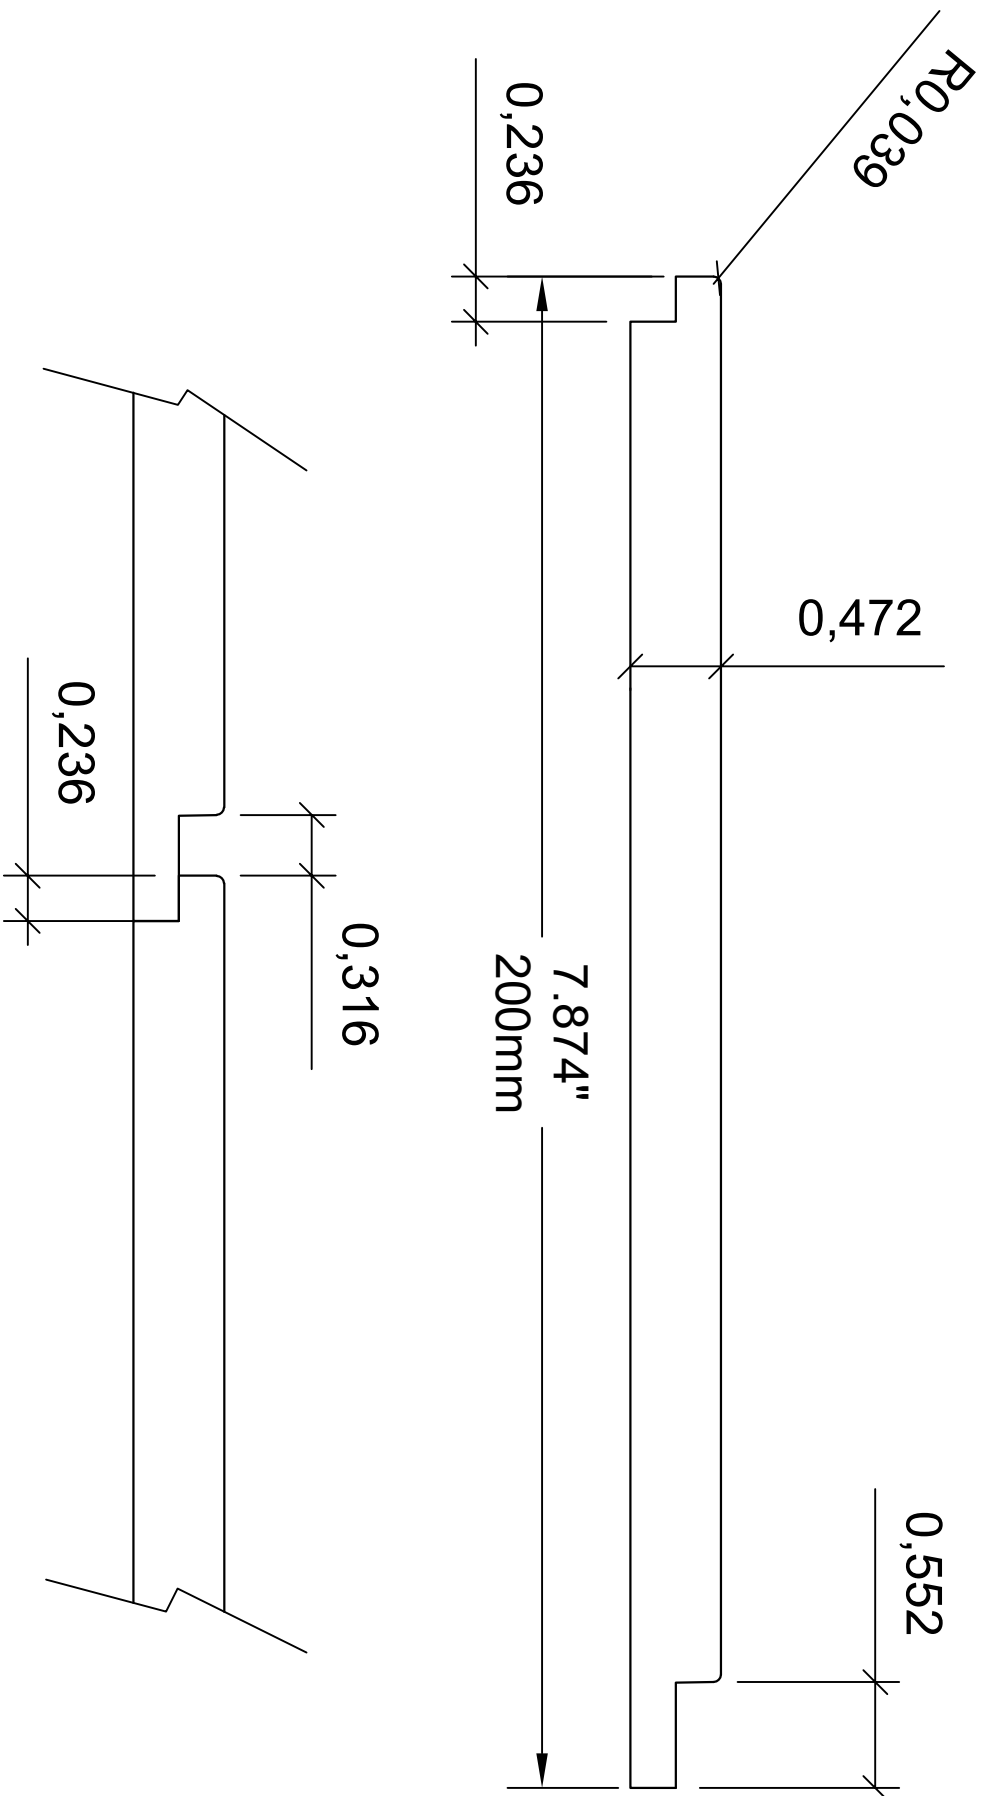

# 1 Pied Linéaire couvré .636 Pied carré

DRAWING NO: 2047 Rev	DRAW BY: YL	DATE: 2020-11-18	TOLERANCES	<b>CUSTOMER APPROVAL</b> I HAVE REVIEWED THIS DRAWING: <input type="checkbox"/> APPROVED AS DRAWN <input type="checkbox"/> APPROVED AS CORRECTIONS Signature: _____ Date: _____
CATEGORY:	APPR BY:	DATE:	THICKNESS:	
DIMENSIONS: .472" (12mm) x 7.874" (200mm)			WIDTH:	
			LENGTH:	
REVISION DATE:		RADIUS:		